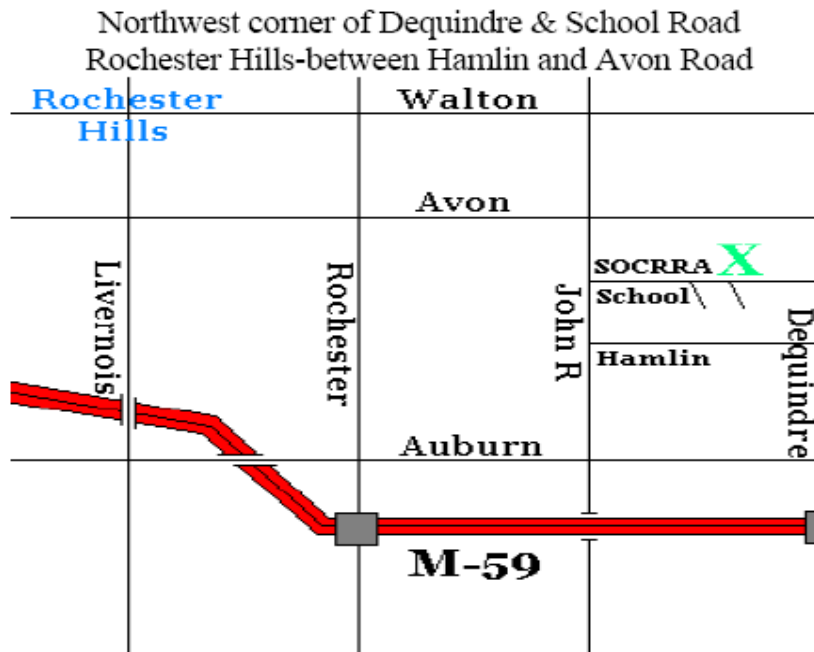

WHEN: Monday-Friday: 8 a.m. – 4 p.m. & Saturdays: 8 a.m. – noon

WHERE: SOCRRA's Yard Waste Compost Site at 1741 School Road

- Useful as a soil amendment throughout the landscape—including lawns, trees, shrubs, vegetable gardens and flower beds. For compost nutrient and compost quality data, contact mczuprenski@socrra.org